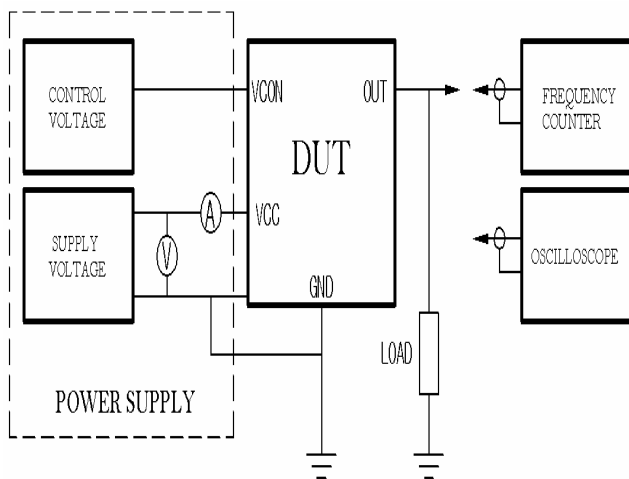

### General Specification

Model		T4E6	T4E2	UNIT / LIMIT
Frequency Range		12~30MHz	2~30MHz	
Applications		TCXO		
Supply Voltage		Vdd= 5.0V		
Load		10kΩ//10pF	15pF	± 10%
Operating Temp.		-30~0°C to 50~75°C		
Frequency Stability	vs. Temp.	± 2.0 ~ ± 10 ppm		Ref to 25°C ± 2°C
	vs. Volt.	± 0.5 / Vcc ± 5%		ppm / max
	vs. Load	± 0.2 / Load ± 10%		ppm / max
	Aging	± 1.0		ppm max / First year
	Tolerance	± 0.5		ppm max/ at 25°C ± 2°C
Output	Level	5.0Vcc > 1.0	HCMOS / TTL	Vp-p / min
	Wave Form.	Clipped sine wave	Retangular	
Supply Current		5.0Vcc > 2.0	20 max	mA / max
Frequency Adj.		± 3.0 (by internal trimmer)		ppm / min
<b>Voltage Control + TCXO(Same Above Charcateristic )</b>				
Model		VT4E6	VT4E2	UNIT / LIMIT
Applications		VTCXO		
VT	Supply Voltage (Vdd)	5.0V ± 5%		
	Control Voltage (Vcon)	Freq. DEV.	± 5.0 ~ ± 20ppm	
		Volt.	2.5 ± 2.0	

#### TEST CIRCUIT

#### PIN CONNECTION

PIN	T4E2/T4E6	VT4E2/E6
1	N/C	Vc
2	Ground	Ground
3	Output	Output
4	Vcc	Vcc